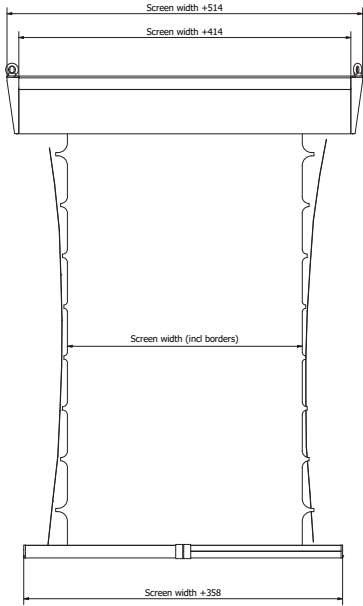

INSTALLATION/WIRED MOTOR
Accessories
Control box (RS232, RF, IR,
12V trigger, Dry contact)

STANDARD FORMATS ODIN

4:3
NO BLACK BORDERS
The screen format is 4:3. No black borders.

16:9
The screen has 5 cm wide black borders. The format of the viewing area is 16:9.

16:10
The screen has 5 cm wide black borders. The format of the viewing area is 16:10.

STANDARD FORMATS ODIN TT

4:3
NO BLACK BORDERS
The screen format is 4:3. No black borders.

16:9
The screen has 5 cm wide black borders. The format of the viewing area is 16:9.

16:10
The screen has 5 cm wide black borders. The format of the viewing area is 16:10.

ODIN TABTENSION

SCREEN SURFACES

FlexWhite
 Pliable matt white front
 surface, superb colour
 rendition, 8K compliant.
 Gain 1.0.