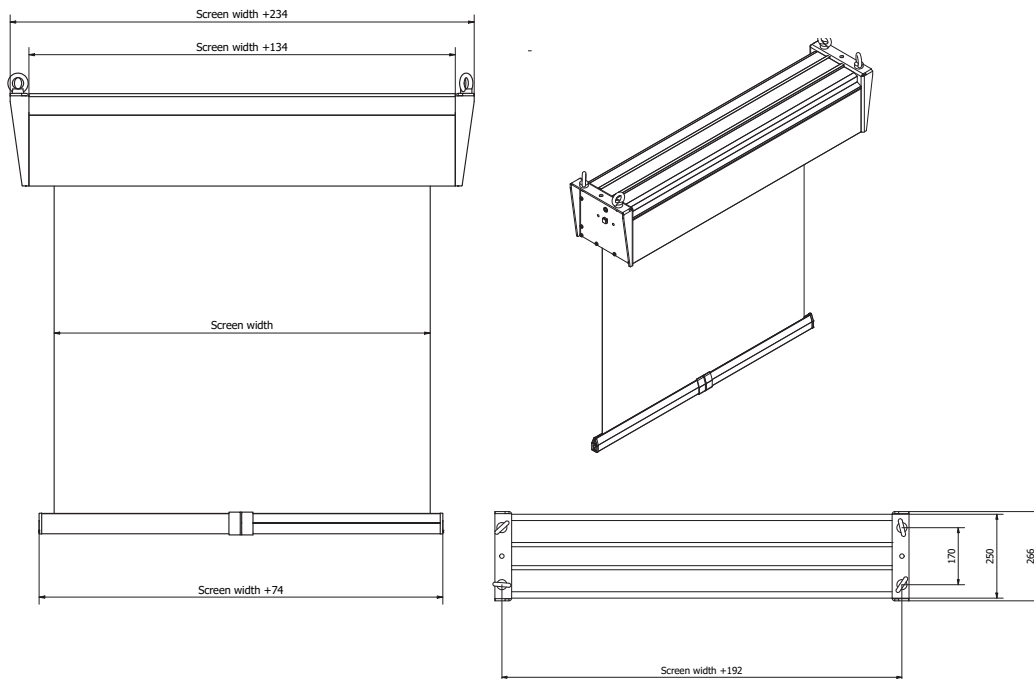

SCREEN DIMENSIONS

SCREEN SURFACES

FlexWhite
Pliable matt white front surface, superb colour rendition, 8K compliant. Gain 1.0.

MOTOR CONTROL

ENYROOM-ER MOTOR
Built-in controls
Enyroom-ER radio receiver

Accessories
Radio remote controls
Autolink
Dry contact transmitter
WiFi-box App-control
IP-box

INSTALLATION/WIRED MOTOR
Accessories
Control box (RS232, RF, IR,
12V trigger, Dry contact)

STANDARD FORMATS ODIN

4:3
NO BLACK BORDERS
The screen format is 4:3. No black borders.

16:9
The screen has 5 cm wide black borders. The format of the viewing area is 16:9.

16:10
The screen has 5 cm wide black borders. The format of the viewing area is 16:10.

STANDARD FORMATS ODIN TT

4:3
NO BLACK BORDERS
The screen format is 4:3. No black borders.

16:9
The screen has 5 cm wide black borders. The format of the viewing area is 16:9.

16:10
The screen has 5 cm wide black borders. The format of the viewing area is 16:10.