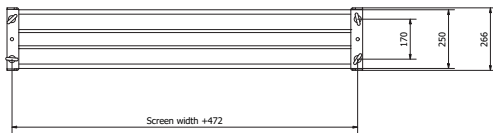

ODIN TABTENSION

SCREEN SURFACES

FlexWhite
Pliable matt white front
surface, superb colour
rendition, 8K compliant.
Gain 1.0.

WALL BRACKETS ODIN

Attention: You need to order wall brackets separately