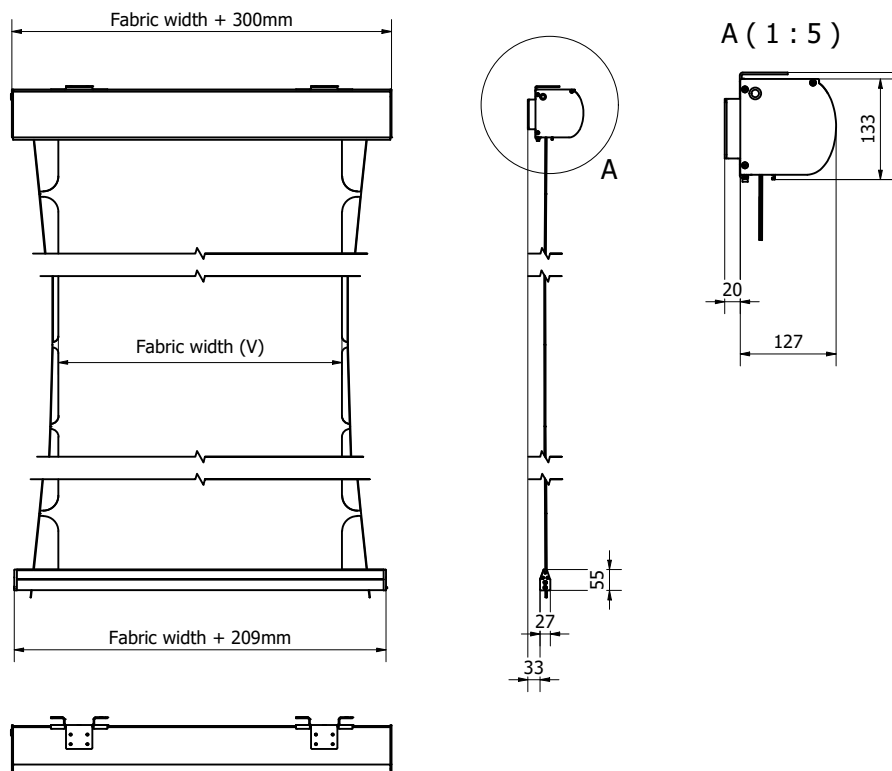

LOKE TAB TENSION