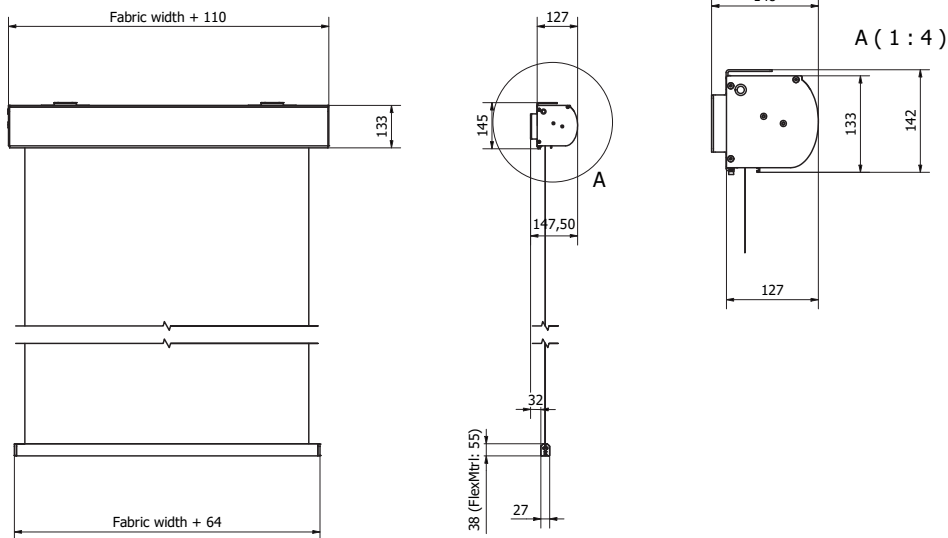

## SCREEN DIMENSIONS

**16:10** The screen has 5 cm wide black borders. The format of the viewing area is 16:10.

**2:35:1** The screen has 5 cm wide black borders. The format of the viewing area is 2:35:1

## CASE DIMENSIONS