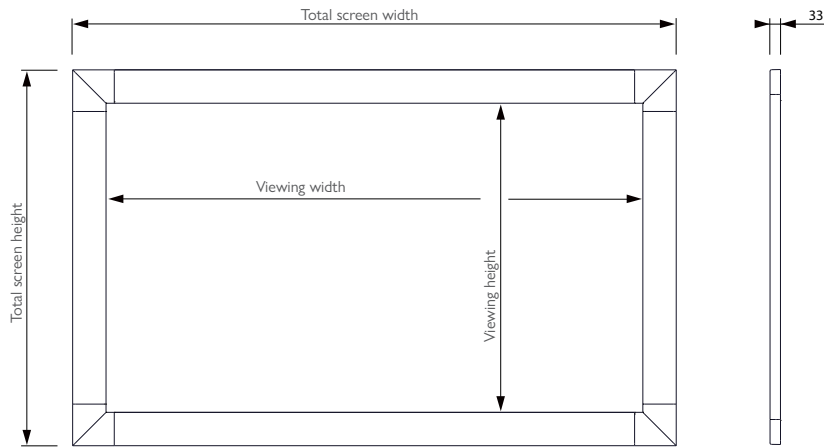

### SCREEN DIMENSIONS

Total frame width = Viewing width + 100mm

Total frame height = Viewing height + 100mm

## STANDARD FORMAT

16:10

The format of the viewing area is 16:10.

16:9

The format of the viewing area is 16:9.

2.35:1

The format of the viewing area is 2.35:1.

## BRACKET DIMENSIONS

## PACKAGING DIMENSIONS

Screen width (viewing area)	Box length	Box width	Box height
1600	1860	165	170
1700	1960	165	170
1800	2060	165	170
1900	2160	165	170
2000	2260	165	170
2100	2360	165	170
2200	2460	165	170
2300	2560	165	170