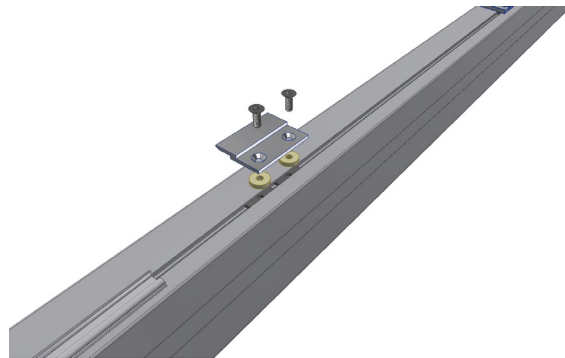

euroscreen®

FrameVisionEdgeless

White screen of remarkable dimensions

The frame itself provides full vision. By simply mounting the fabric in the rear groove of the frame extrusions we obtain a perfectly flat, completely white screen of remarkable dimensions. Fast and clean installation remains an absolute prerogative of this screen even though its main quality is beauty. Simply white, perfectly flat and clean, it stands out with its elegance and harmony in any application, satisfying the requirements of the most demanding client.

Flex Grey
Pliable gray front surface, superb colour rendition, 8K compliant.
Gain 0.8

STANDARD FORMAT

16:10

The format of the viewing area is 16:10.

16:9

The format of the viewing area is 16:9.

VE DETAILS

CONSTRUCTION

BRACKET DIMENSIONS