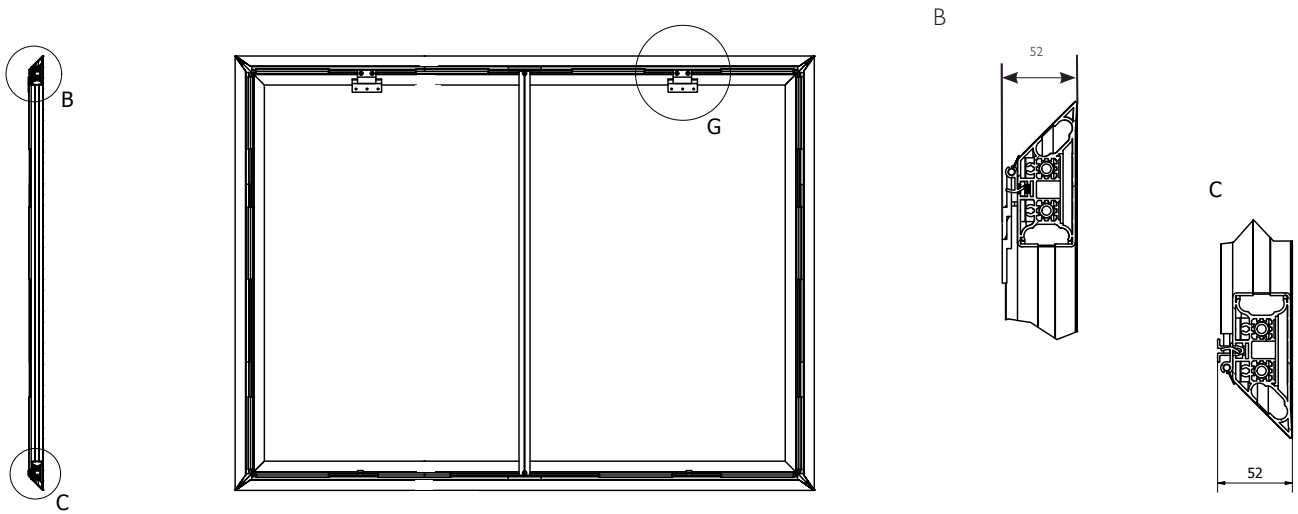

Flex Grey
Pliable gray front surface, superb colour rendition, 8K compliant.
Gain 0.8

STANDARD FORMAT

16:10

The format of the viewing area is 16:10.

16:9

The format of the viewing area is 16:9.

VE DETAILS

CONSTRUCTION

BRACKET DIMENSIONS