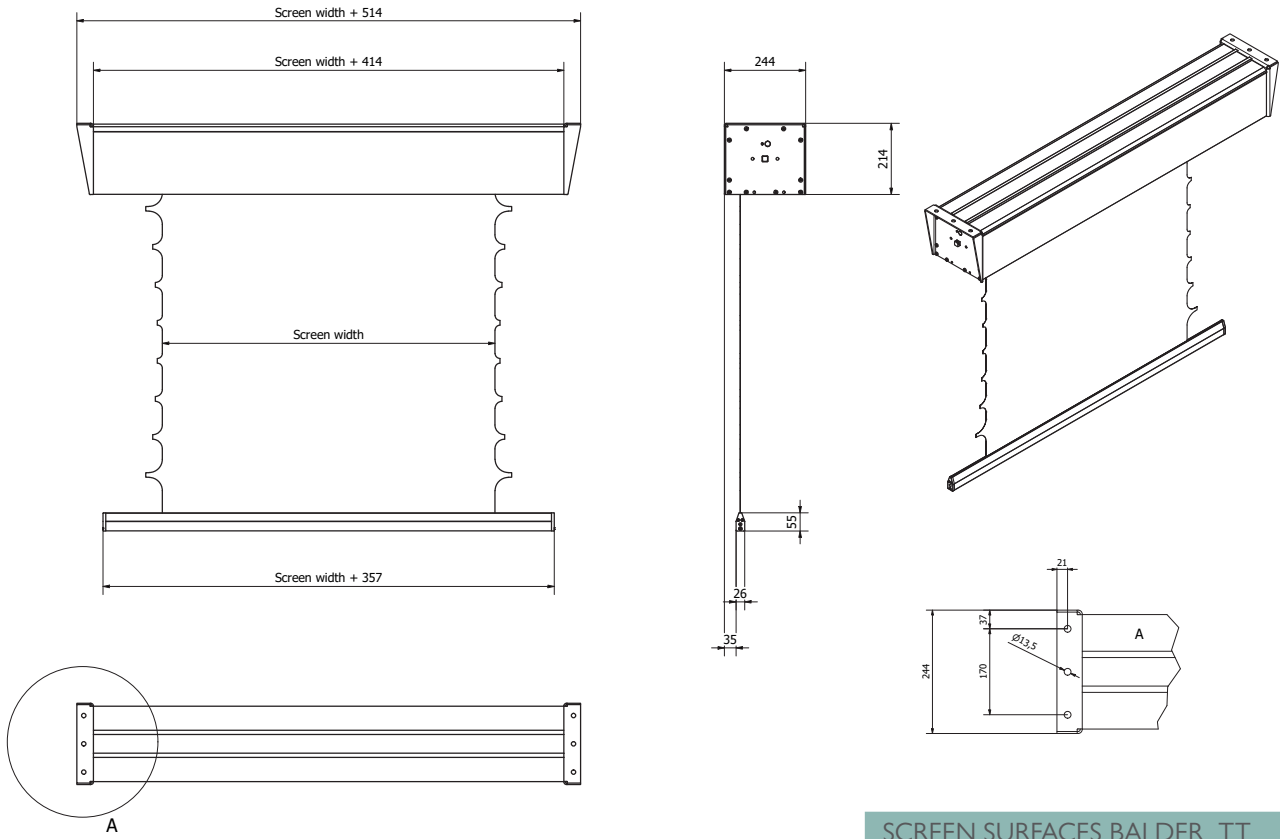

## STANDARD FORMATS BALDER TT

4:3  
NO BLACK BORDERS

The screen format is 4:3. No black borders.

16:9

The screen has 5 cm wide black borders. The format of the viewing area is 16:9.

16:10

The screen has 5 cm wide black borders. The format of the viewing area is 16:10.

## BALDER TABTENSION